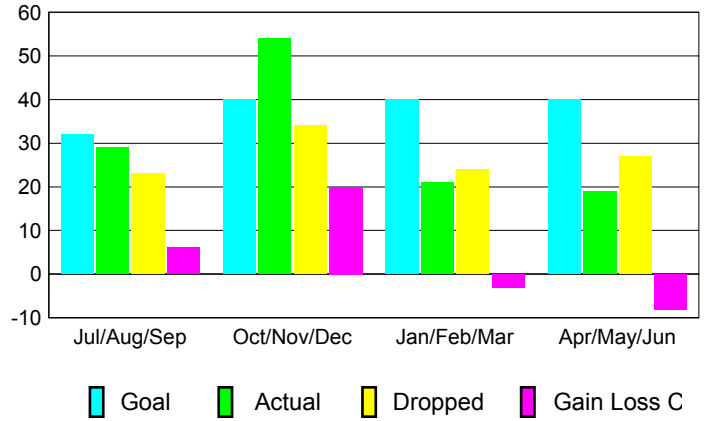

2012-2013 GMT Reports for District (or Undistricted) **District 14 B**

GMT: **JERRY SMITH**

Location: **PENNSYLVANIA**

GMT CA: **1**

CLUBS

Month	New Club Goal	Actual New Clubs	Actual Dropped Clubs	Gain/Loss of Clubs
2012-2013				
Jul/Aug/Sep	2	0	0	0
Oct/Nov/Dec	0	1	0	1
Jan/Feb/Mar	0	0	1	-1
Apr/May/June	0	0	1	-1
Totals	2	1	2	-1

Club Results 2012-2013

Goal, New, Dropped, Gain/Loss

MEMBERSHIP

Month	Net Memb Goal	Actual New Memb	Actual Dropped Memb	Gain/Loss of Memb
2012-2013				
Jul/Aug/Sep	32	29	23	6
Oct/Nov/Dec	40	54	34	20
Jan/Feb/Mar	40	21	24	-3
Apr/May/June	40	19	27	-8
Totals	152	123	108	15

Membership Results 2012-2013

Goal, New, Dropped, Gain/Loss

YTD Status Quo Clubs 2012-2013

Status Quo Clubs Compared to Status Quo Members

Gender Comparison 2012-2013

Club Gain/Loss 2012-2013

Membership Gain/Loss 2012-2013